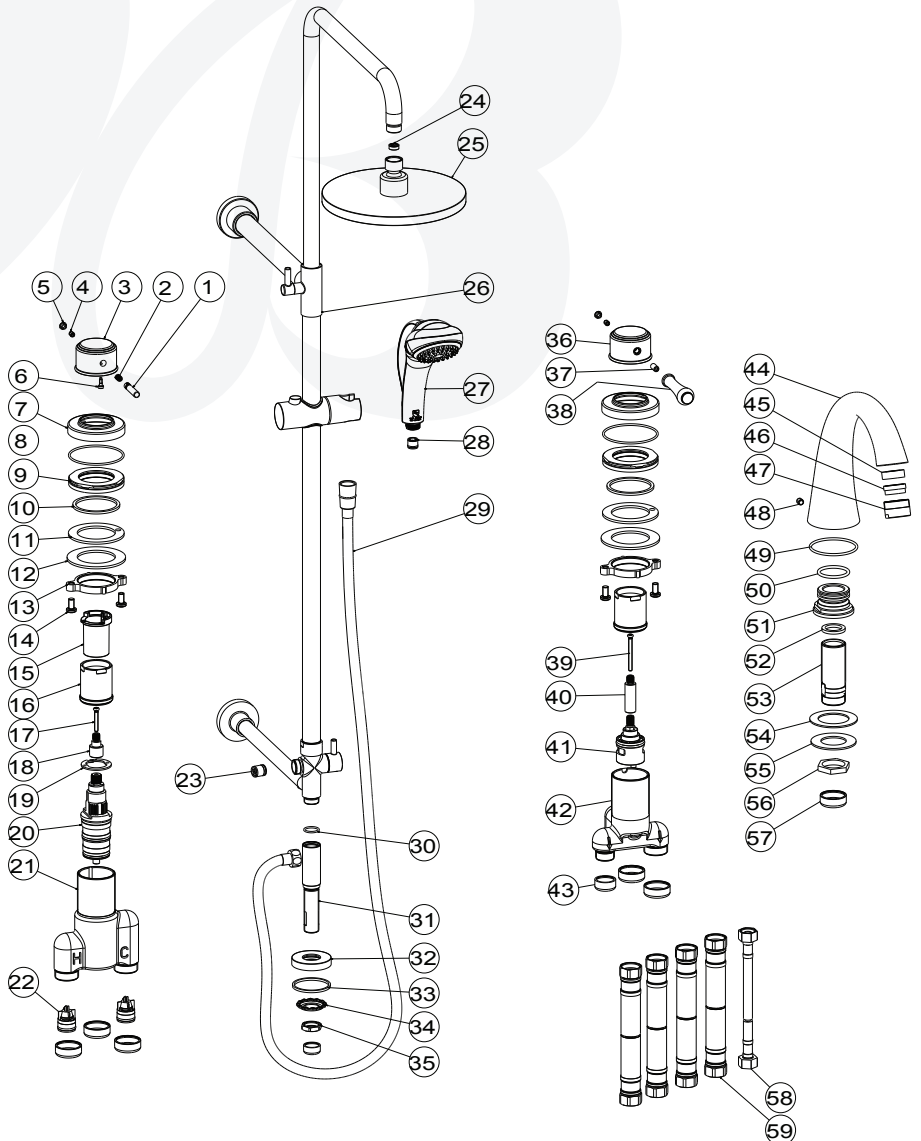

**S7424801 - Thermostatic Roman Tub Filler With Shower**

**Description**

- Thermostatic Roman Tub Filler with Shower
- Two way diverter with stop
- Brass tub spout
- Single setting handshower with pause function
- 1.8 GPM @ 60 PSI hand shower and shower head
- 59" Metal shower hose
- Adjustable height shower with rain shower head

• S7424801

**Colors / Finishes**

S7424801 - Chrome

**BREAK DOWN**

NO.	Drawing No.	Part Desc	Qty
1	CTHB0373	PUSH-BUTTON	1
2	CTBT0099	SPRING	1
3	CTDB0614	HANDLE BODY	1
4	CTST0117	SCREW	2
5	CTCP0072	CAP	2
6	CTBB0035	PIN	1
7	CTCB0938	COVER	2
8	CTRR0247	O-RING	2
9	CTNB0416	NUT	2
10	CTWR0384	WASHER	2
11	CTWR0350	WASHER	2
12	CTWT0107	PLATE	2
13	CTNB0415	NUT	2
14	CTST0308	SCREW	4
15	CTCP0561	STOP-RING	1
16	CTCB0937	LOCK SLEEVE	2
17	CTST0050	SCREW	1
18	CTMB0879	ADAPTER	1
19	CTKT0073	LOCATING RING	1
20	ATBA0370	CARTRIDGE	1
21	CTYB0765	BODY	1
22	ATBA0373	CHECKSTOP	2
23	ATBA4027	RESTRICTOR	1
24	ATBA0203	CHECKSTOP	1
25	ATBE0303	SHOWER	1
26	ATBP8019	SHOWER TUBE SET	1
27	ATBE0201	SHOWER	1
28	ATBA0212	CHECKSTOP	1
29	ATBP0056	HOSE	1
30	CTRR0045	O-RING	1
31	CTPB0651	CONNECTOR	1
32	CTCB0638	FLANGE	1
33	CTWR0114	WASHER	1
34	CTWT0093	PLATE	1
35	CTNB0348	NUT	1
36	CTDB0615	HANDLE BODY	1
37	CTST0136	SCREW	1
38	CTHB0187	HANDLE	1
39	CTST0309	SCREW	1
40	CTMB0880	ADAPTER	1
41	ATBA0239	DIVERTER	1
42	CTYB0766	BODY	1
43	CTQP0023	COVER	2
44	CTFB0275	SPOUT	1
45	CTWR0018	WASHER	1
46	CTQP0030	AERATOR	1
47	CTXB0021	AERATOR COVER	1
48	CTST0153	SCREW	1
49	CTRR0108	O-RING	1
50	CTRR0137	O-RING	1
51	CTDB0131	BASE	1
52	CTWR0146	WASHER	1
53	CTPB0649	SHANK	1
54	CTWR0115	WASHER	1
55	CTWT0038	PLATE	1
56	CTNB0156	NUT	1
57	CTQP0073	COVER	6
58	ATBP0313	HOSE	1
59	ATBP0516	HOSE	4

Inches marked in parentheses [ ]

Item Number	Type	Date
S7424801	Thermostatic Roman Tub Filler	12/29/2017