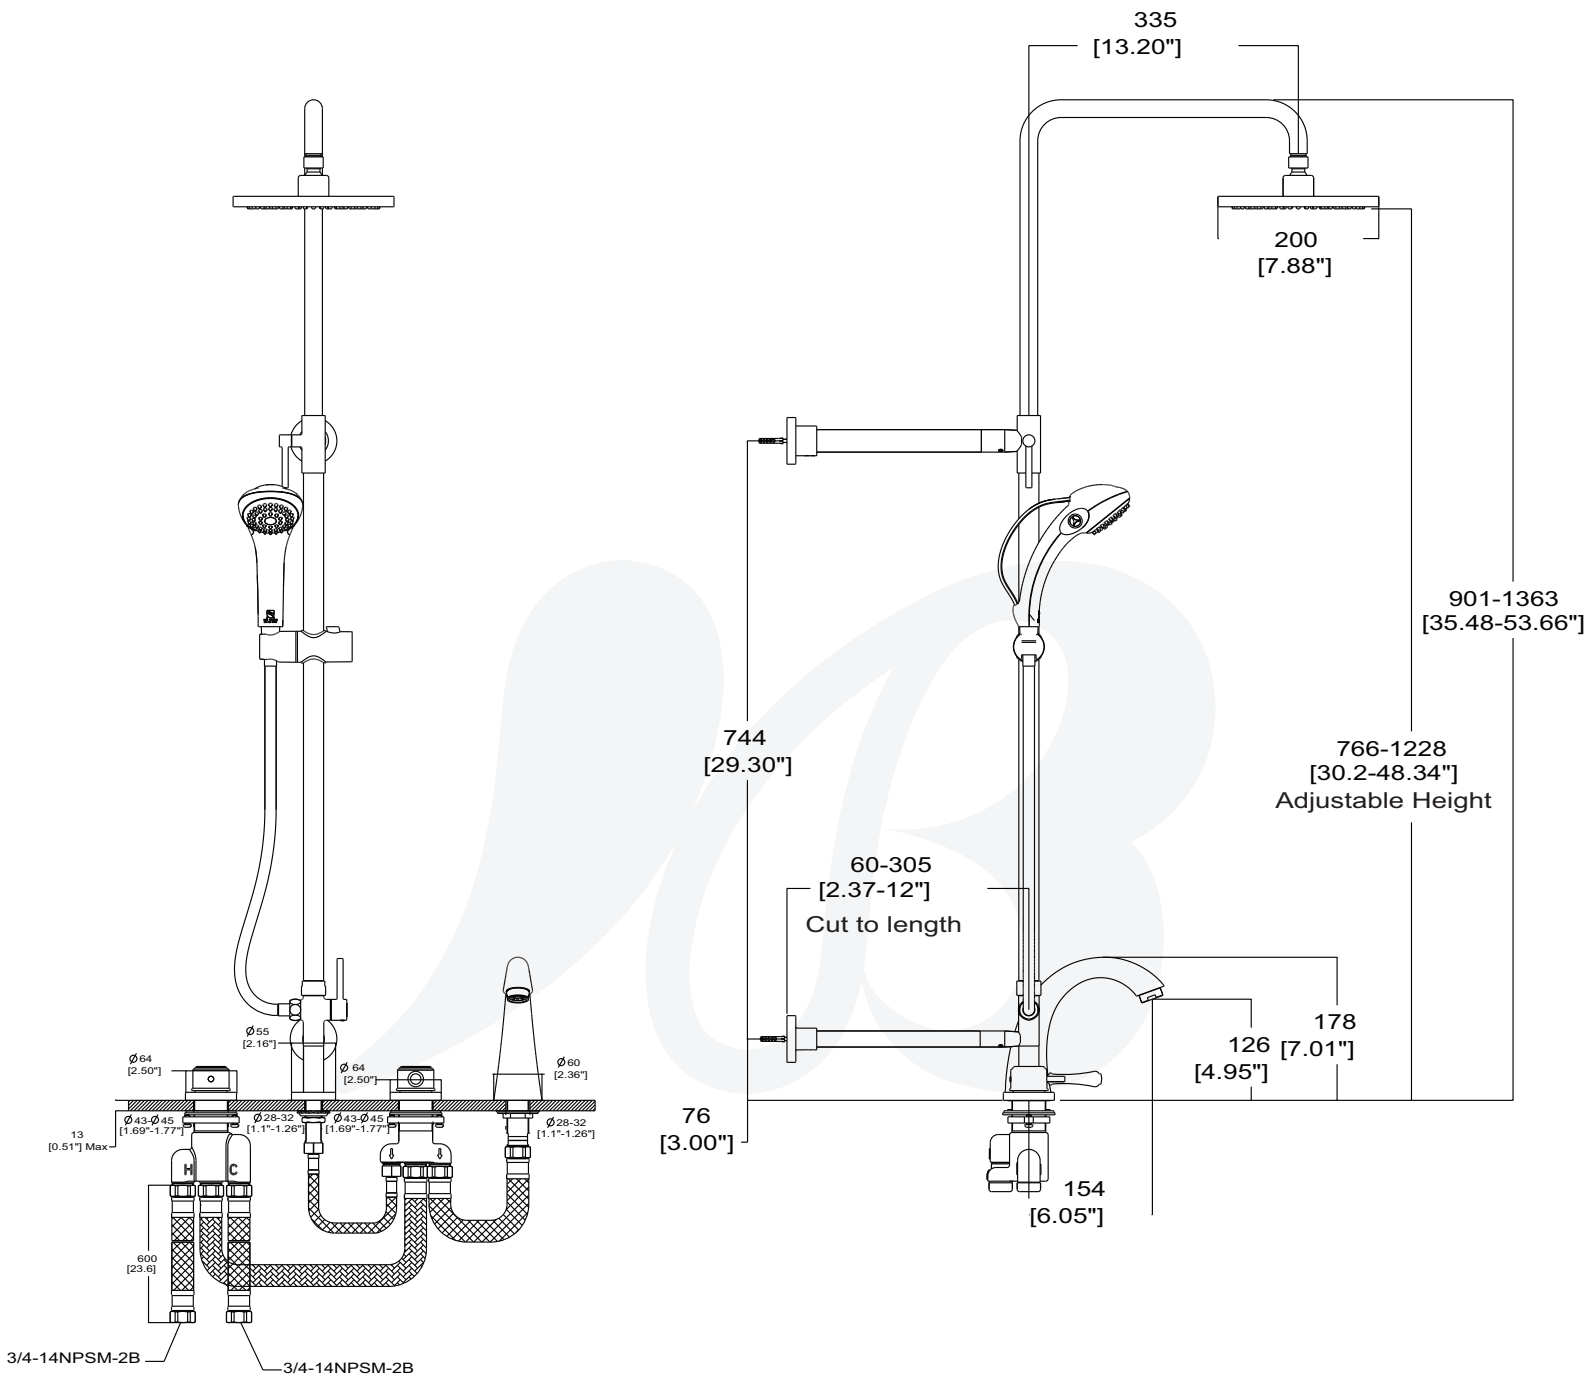

**S7424801 - Thermostatic Roman Tub Filler With Shower**

**Description**

- Thermostatic Roman Tub Filler with Shower
- Two way diverter with stop
- Brass tub spout
- Single setting handshower with pause function
- 1.8 GPM @ 60 PSI hand shower and shower head
- 59" Metal shower hose
- Adjustable height shower with rain shower head

• S7424801

**Colors / Finishes**

S7424801 - Chrome

**BREAK DOWN**

NO.	Drawing No.	Part Desc	Qty
1	CTHB0373	PUSH-BUTTON	1
2	CTBT0099	SPRING	1
3	CTDB0614	HANDLE BODY	1
4	CTST0117	SCREW	2
5	CTCP0072	CAP	2
6	CTBB0035	PIN	1
7	CTCB0938	COVER	2
8	CTRR0247	O-RING	2
9	CTNB0416	NUT	2
10	CTWR0384	WASHER	2
11	CTWR0350	WASHER	2
12	CTWT0107	PLATE	2
13	CTNB0415	NUT	2
14	CTST0308	SCREW	4
15	CTCP0561	STOP-RING	1
16	CTCB0937	LOCK SLEEVE	2
17	CTST0050	SCREW	1
18	CTMB0879	ADAPTER	1
19	CTKT0073	LOCATING RING	1
20	ATBA0370	CARTRIDGE	1
21	CTYB0765	BODY	1
22	ATBA0373	CHECKSTOP	2
23	ATBA4027	RESTRICTOR	1
24	ATBA0203	CHECKSTOP	1
25	ATBE0303	SHOWER	1
26	ATBP8019	SHOWER TUBE SET	1
27	ATBE0201	SHOWER	1
28	ATBA0212	CHECKSTOP	1
29	ATBP0056	HOSE	1
30	CTRR0045	O-RING	1
31	CTPB0651	CONNECTOR	1
32	CTCB0638	FLANGE	1
33	CTWR0114	WASHER	1
34	CTWT0093	PLATE	1
35	CTNB0348	NUT	1
36	CTDB0615	HANDLE BODY	1
37	CTST0136	SCREW	1
38	CTHB0187	HANDLE	1
39	CTST0309	SCREW	1
40	CTMB0880	ADAPTER	1
41	ATBA0239	DIVERTER	1
42	CTYB0766	BODY	1
43	CTQP0023	COVER	2
44	CTFB0275	SPOUT	1
45	CTWR0018	WASHER	1
46	CTQP0030	AERATOR	1
47	CTXB0021	AERATOR COVER	1
48	CTST0153	SCREW	1
49	CTRR0108	O-RING	1
50	CTRR0137	O-RING	1
51	CTDB0131	BASE	1
52	CTWR0146	WASHER	1
53	CTPB0649	SHANK	1
54	CTWR0115	WASHER	1
55	CTWT0038	PLATE	1
56	CTNB0156	NUT	1
57	CTQP0073	COVER	6
58	ATBP0313	HOSE	1
59	ATBP0516	HOSE	4

Inches marked in parentheses [ ]

Item Number	Type	Date
S7424801	Thermostatic Roman Tub Filler	12/29/2017